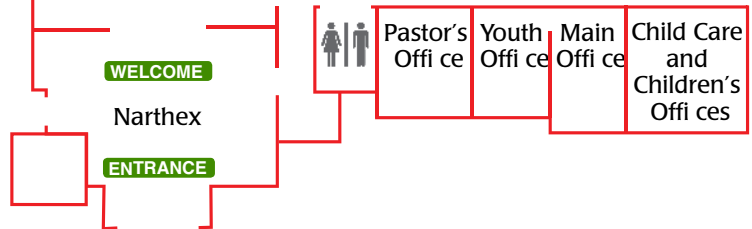

WORSHIP

The Gathering
Contemporary
9:00 a.m.

Sanctuary Services
Traditional
9:00 and 11:15 a.m.

Gym/Multipurpose

Sanctuary Services
9:00 a.m. & 11:15

SUNDAY SCHOOL

10:10 a.m.	ROOM
Preschool Kindergarten	3
First to Third Grade	5/6
Fourth/Fifth Grade	4
Youth Middle School Sixth-Eight.....	7
Youth High School.....	11
Adult Classes	
Loyal Bible	9/10
B.A.S.I.C. (Brothers And Sisters In Christ)	8
L.I.F.E. (Living In Faith Everyday).....	12/13

NURSERY

Staffed Nursery is available during all worship service times and Sunday School hour. Also, next to the Sanctuary there is a Cry Room available with audio from and view of the Sanctuary.

CHILDREN'S CHURCH

Dismissal is provided part way through the 9:00 a.m. services (for non-Summer months) for children grades K thru 3rd to attend Children's Church. Location is in Room 5/6.

SOUL CAFE

Refreshments provided before and after 9 a.m. services.