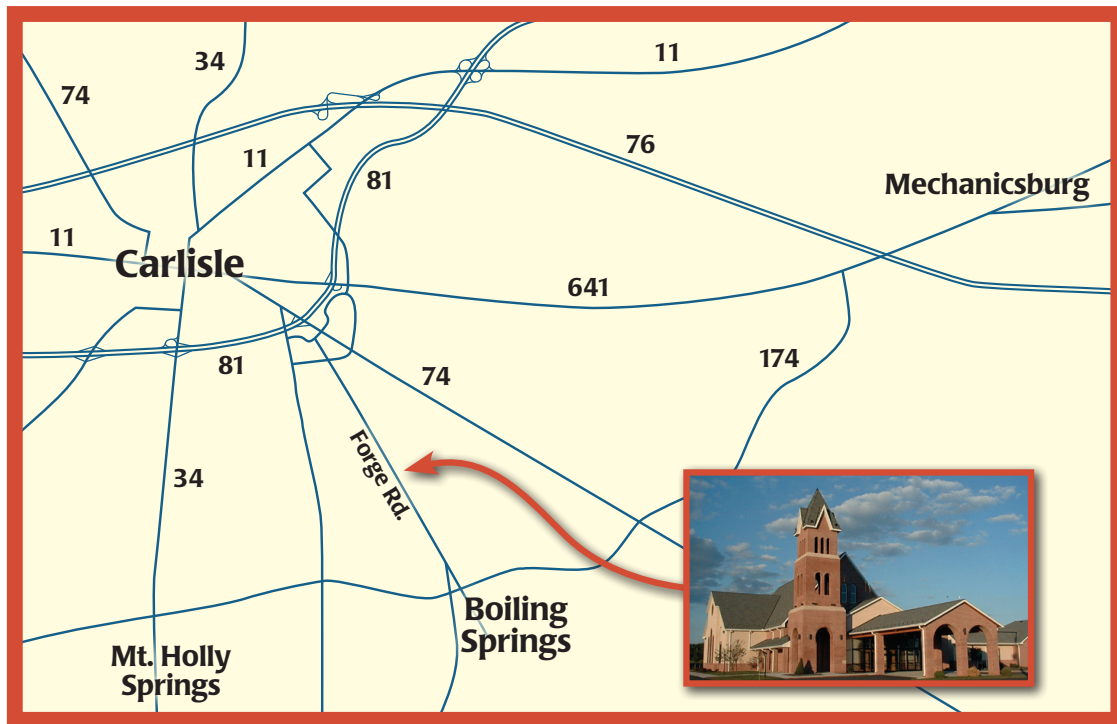

## Directions Traveling North on Interstate 81

- Take exit 48, turn right onto Rte. 74 (York Rd.) - 0.2 miles.
- Turn right at light onto Westminister Dr. - 0.1 miles.
- Turn left onto Forge Rd. for distance of 1.3 miles.
- Otterbein Church on the left.

## Directions Traveling South on Interstate 81

- Take exit 49, turn left onto Rte. 641 (Trindle Rd.) - 0.3 miles.
- Turn right at light onto Army Heritage Dr. - 500 feet.
- Turn right at light onto Westminister Dr. - 0.8 miles.
- Beyond light, turn left onto Forge Rd. - 1.3 miles.
- Otterbein Church on the left.

## Directions from Mechanicsburg on Trindle Rd.

- Travel towards Carlisle on Trindle Rd. - about 8 miles.
- Turn left at first light onto Army Heritage Dr. - 500 feet.
- Turn right at light onto Westminister Dr. - 0.8 miles.
- Beyond light, turn left onto Forge Rd. - 1.3 miles.
- Otterbein Church on the left.

## Directions from Mechanicsburg onto Rte. 174

- From Mechanicsburg square on Trindle Rd. - 2.4 miles.
- Turn left onto Rte. 174, travel to Boiling Springs - 6.2 miles.
- Turn right onto Forge Rd. - 2.0 miles.
- Otterbein Church on the right.